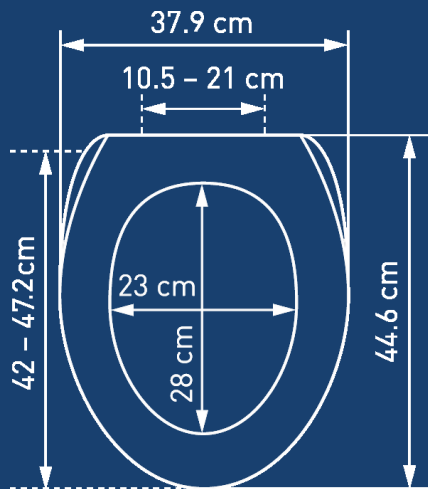

Wood Troyes

Troyes Slow Down - Concrete grey

Wood Forest

Forest Slow Down - beech

Forest Slow Down - oak

Wood Gondo

Gondo Slow Down
Goldvreneli white

Gondo Slow Down
Goldvreneli black