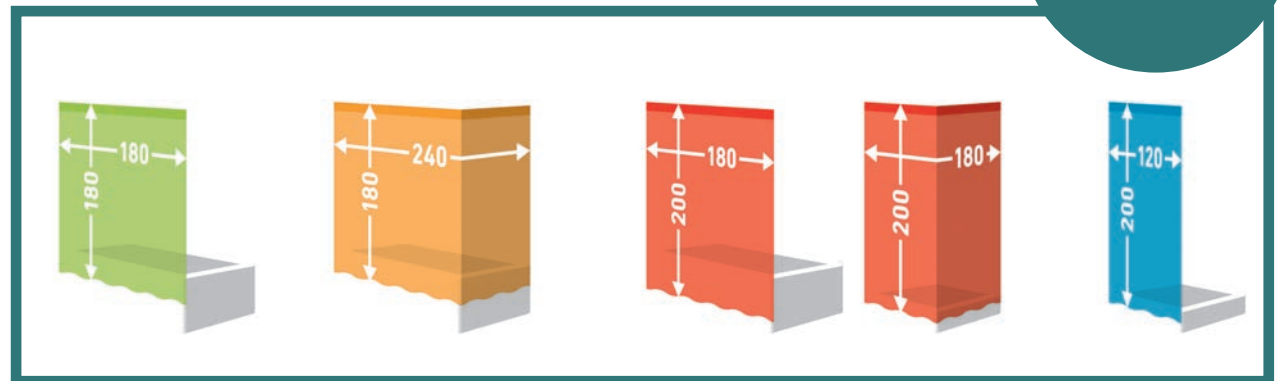

Textile shower curtains

- Made from high-quality and water-repellent polyester fabric (100%)
- With sewn side seams
- Weighting tape made of polypropylene (lead-free)
- Sturdy eyelets, suitable for all curtain poles and rails
- Available in four different sizes 180 × 180 cm / Swiss size, 120 × 200 cm, 180 × 200 cm, 240 × 180 cm - suitable for standard installation situations

Shower curtains made of PEVA

- Made from high-quality PEVA material (100% PEVA, PVC-free)
- Available in the size 180 × 200 cm
- Can be easily cut to size

Available sizes

Shower curtain textile Eco-Line

Marina