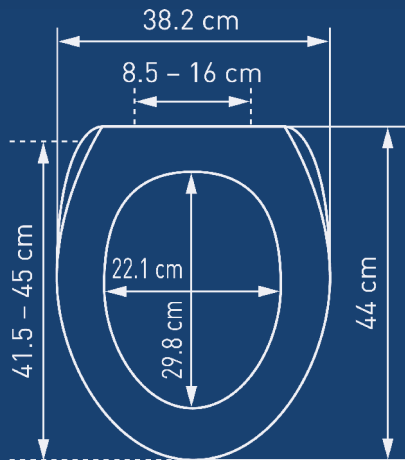

Duroplast Hollywood