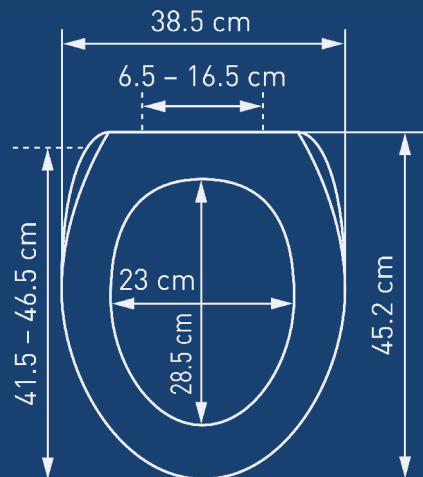

Nancy Slow Down
Beach chair