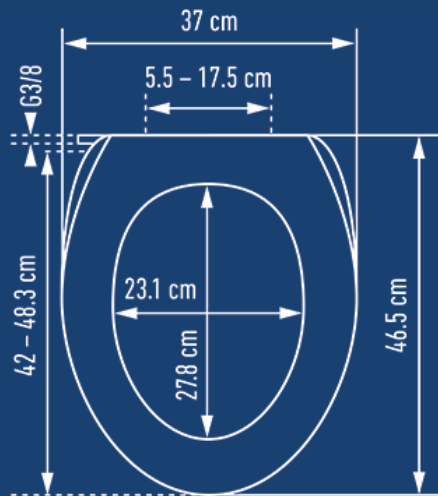

Wood Dresden

Dresden Slow Down - Bamboo

Duroplast Lavalino

Lavalino Slow Down - white

Duroplast Dresden

Comfort Slow Down - white

Duroplast Race

Race Slow Down - white