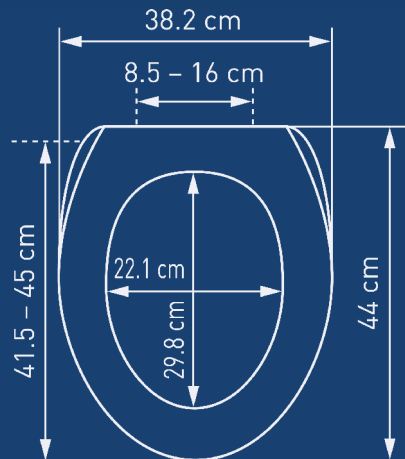

Hollywood Slow Down - anthracite