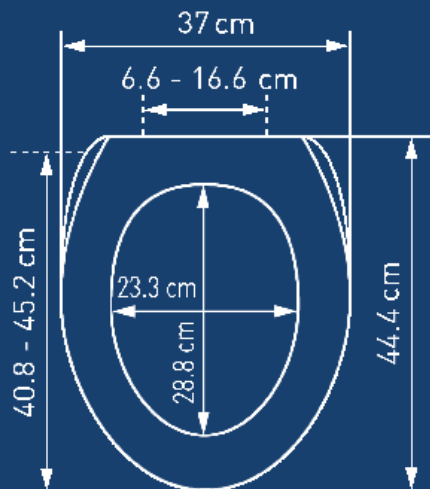

Wood Dresden

Dresden Slow Down - Bamboo