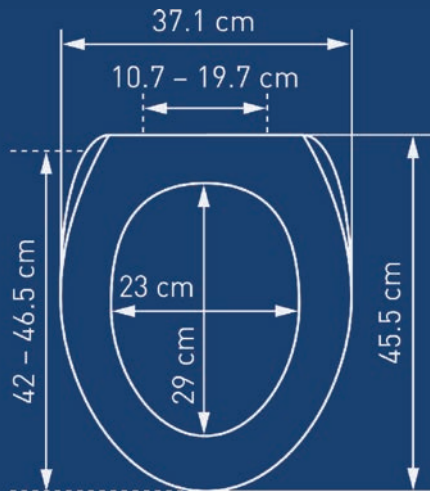

Wood Troyes

Troyes Slow Down - Concrete grey

Wood Forest

Forest Slow Down - beech

Forest Slow Down - oak

Wood Gondo

Gondo Slow Down
Goldvreneli white

Gondo Slow Down
Goldvreneli black