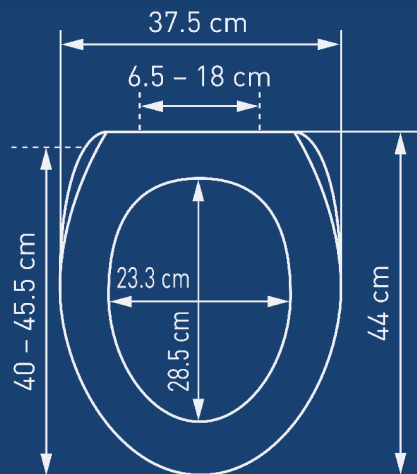

Laval Slow Down
Sparkling water