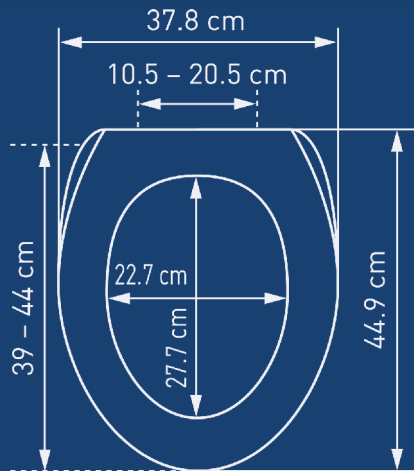

Wood Troyes

Troyes Slow Down - Concrete grey