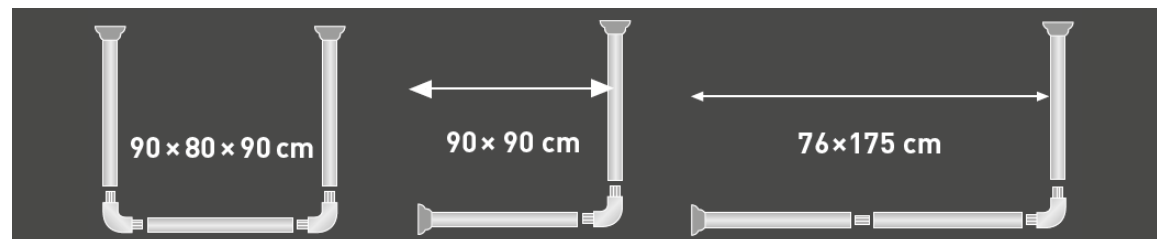

Shower curtains made of PEVA

- Made from high-quality PEVA material (100% PEVA, PVC-free)
- Available in the size 180 × 200 cm
- Can be easily cut to size

Available sizes

Shower curtain textile Eco-Line

Marina

Claro - light grey

Claro - white matt

Claro - dark grey

Mosaik

diaqua®

SHOWER CURTAIN RODS AND RINGS

- Various shower curtain rails for individual installation situations, available in chrome or white
- High-quality shower curtain rails for easy handling thanks to the click system
- Fashionable shower curtain hangers in ring or hook form

Available
sizes

Tension rod for shower curtains Special

Special

Special L-shaped

Special L-shaped

Ceiling bracket for shower curtain rail Special

Shower curtain rail

Basic

Basic U- and L-shaped

Ceiling bracket Basic

Shower curtain rings

diaqua®

ANTI SLIP MATS

- Each design available in two sizes for the shower and bath
- Made of 100% polyvinyl chloride (PVC) and free from phthalates and harmful plasticisers, dyes and heavy metals
- Roughened surface and excellent suction cups ensure high slip resistance and good adhesion of the product in the shower and bath