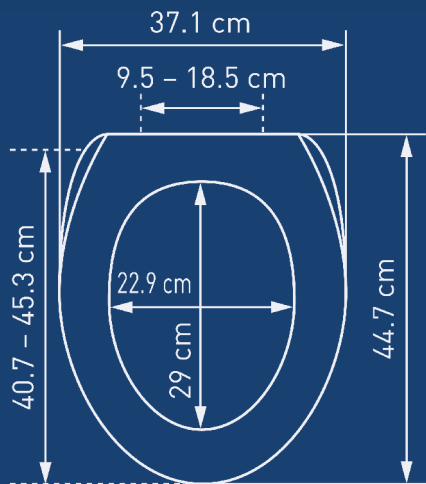

Race Slow Down - black