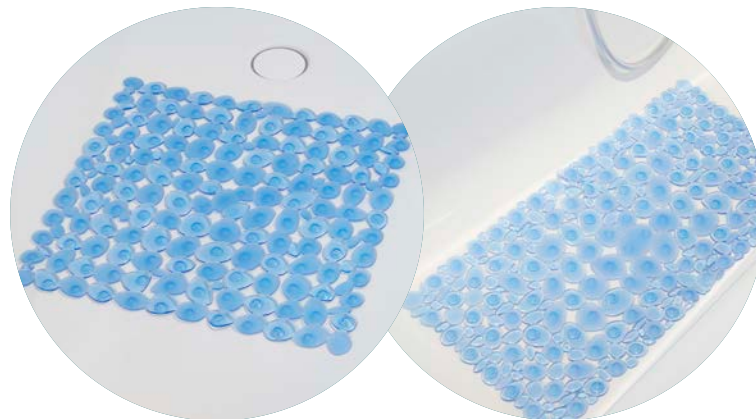

Textile shower curtains

- Made from high-quality and water-repellent polyester fabric (100%)
- With sewn side seams
- Weighting tape made of polypropylene (lead-free)
- Sturdy eyelets, suitable for all curtain poles and rails
- Available in four different sizes 180 × 180 cm / Swiss size, 120 × 200 cm, 180 × 200 cm, 240 × 180 cm - suitable for standard installation situations

Shower curtains made of PEVA

- Made from high-quality PEVA material (100% PEVA, PVC-free)
- Available in the size 180 × 200 cm
- Can be easily cut to size

Available sizes

Shower curtain textile Eco-Line

Marina

Basic U- and L-shaped

Ceiling bracket Basic

Shower curtain rings

diaqua®

ANTI SLIP MATS

- Each design available in two sizes for the shower and bath
- Made of 100% polyvinyl chloride (PVC) and free from phthalates and harmful plasticisers, dyes and heavy metals
- Roughened surface and excellent suction cups ensure high slip resistance and good adhesion of the product in the shower and bath