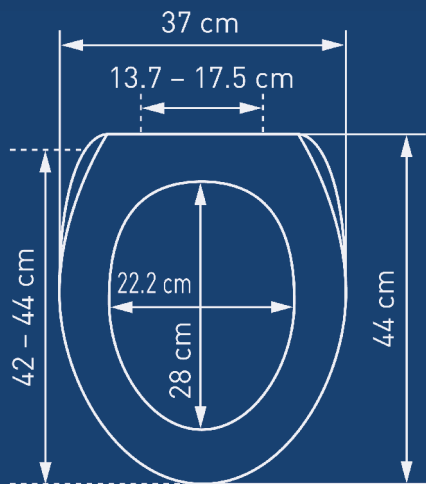

Wood Dresden

Dresden Slow Down - Bamboo

Duroplast Lavalino

Lavalino Slow Down - white

Duroplast Dresden

Comfort Slow Down - white

Duroplast Race

Race Slow Down - white