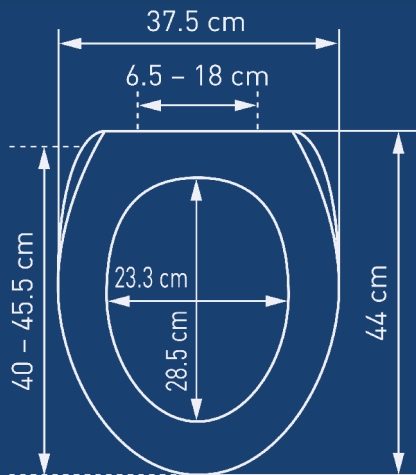

Barbana Slow Down - nacy blue